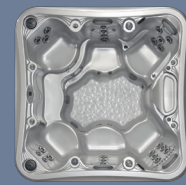

Marquis. the ultimate hot tub experience!

MARQUIS SIGNATURE COLLECTION FEATURES

control system	7-button control system, auxiliary control
jet pumps	one HP120 (dual-speed), 120 GPM
SmartClean™	single vortex filter
ConstantClean™	in-line sanitation system
ozonator	solid-state, corona discharge
jet trim accents	stainless steel jet trim
spa interior	all available DuraShell® colors
exterior	DuraWood
DuraBase	solid sheet, ABS plastic
DuraCover™	2 lb. density foam
waterfall	two waterfall features
cushioned headrests	three
MoodMaker™ lights	LED accent lights
Aqua Ambiance™	LED light

MARQUIS SIGNATURE COLLECTION OPTIONS

Adagio™ audio	stereo system, 4 surface mount speakers with sub woofer, remote control
Constellation™	LED interior/exterior color light system
cedar exterior	Western Red Cedar
pump upgrade	MP160, 160 GPM

MARQUIS ULTIMATE UPGRADE OPTION

Adagio™ audio	stereo system, 4 surface mount speakers, sub woofer, remote control
Constellation™	LED interior/exterior color light system
Environments™	DuraWood Step I, 34" storage bench 36" towel bar
cover lift	Cover Companion
towels	two plush towels

the mirage

OUR MARQUIS FAMILY OF HOT TUBS:

EUPHORIA

MIRAGE™ SPECIFICATIONS

exterior dimensions	79" x 79" x 35"
weight: dry/full	450/2660 lbs
gallons	265
seating capacity/positions	4/5
electrical	120V 15amp (or 240V)
jet pumps	HP120, 120 GPM or MP160

TRI-ZONE™ HYDROTHERAPY SYSTEM

HK™8 neck jets	2 (1 set)
HK™8 jets	19
HK™12 jets	5
HK™16 jets	12
total jets	38