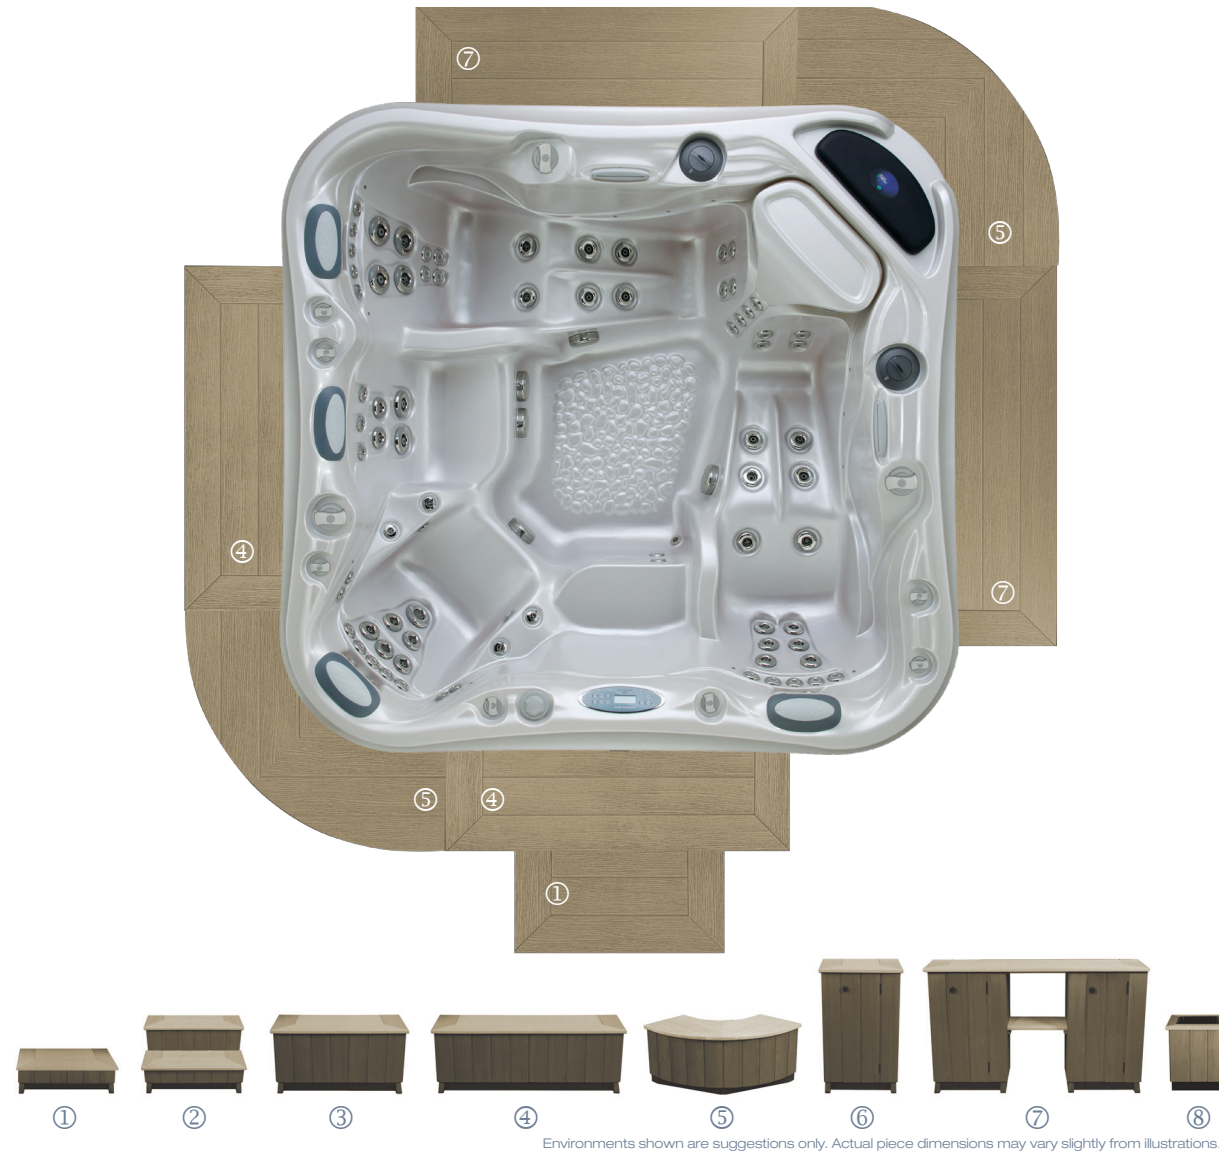

our environments

Surround your Marquis hot tub with custom Marquis Environments™ modules. Designed and built by Marquis with the same exacting quality of craftsmanship, the Environments™ perfectly complement your hot tub and add a higher level of sophistication to your outdoor living space.

MARQUIS SHOW ENVIRONMENTS

① DuraWood Step I	30"L x 8"H
② DuraWood Step II	30"L x 16"H
③ Storage Bench	34"L x 16"H
④ Storage Bench	48"L x 16"H
⑤ Corner Bench	17"R
⑥ Storage Cabinet	20"W x 31.25"H
⑦ Counter Cabinets	54"W x 31.25"H
⑧ Planter	16" x 16" x 16"H
Stool	16" x 16" x 16"H
Shelf with Brackets	24", 54", 65"
Towel Bar	36"L

COMPLETE SATISFACTION

Marquis dealers are recognized leaders in their local markets, offering responsive customer service.